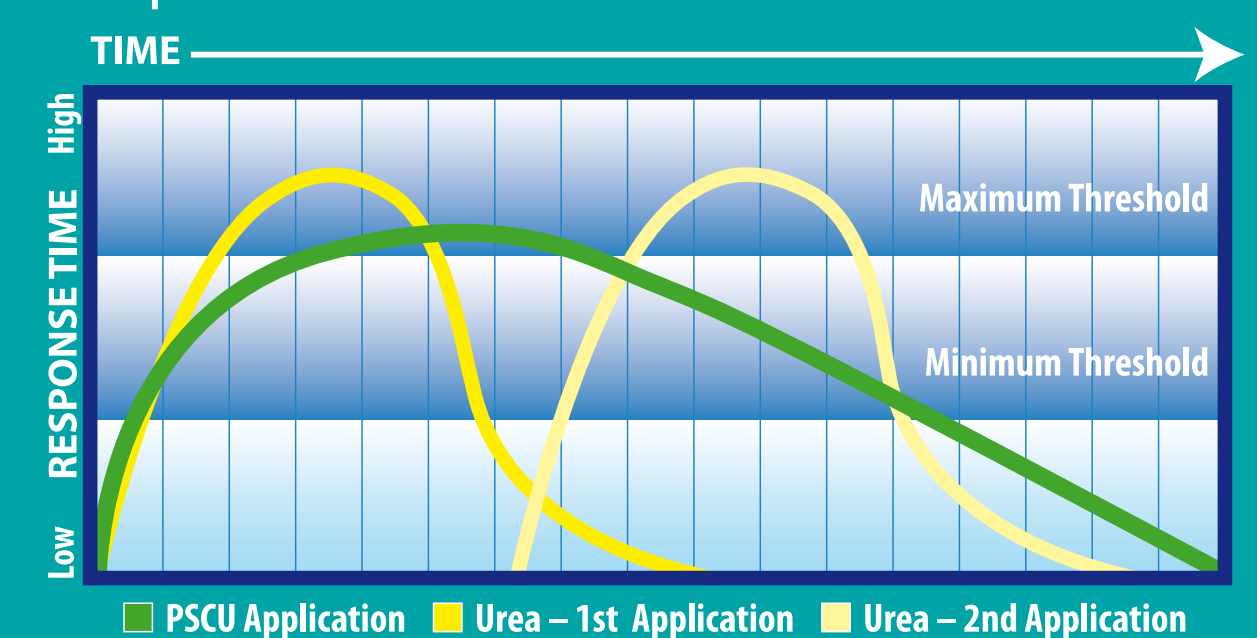

Controlled Release Nitrogen - CRN%

Each product boasts a percentage of Nitrogen as slowly available Polymer Sulphur Coated Urea.